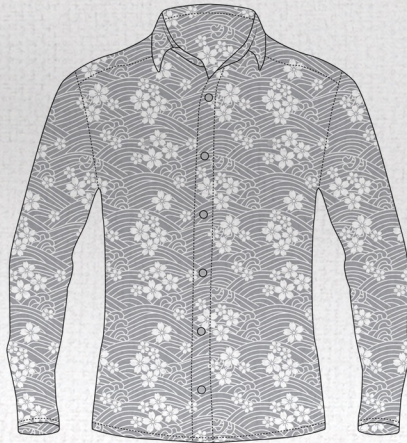

reCUSTOM

ANS.EIN

STYLE: Smart casual

PRODUCT NAME: Men's Shirt

CLOTHES COMBO

DESIGNER: Anseina eliza

2 long sleeve shirt

SKETCHES

SHIRT A

SHIRT B

From sleeve/body
of shirt B

From sleeve/body
of shirt A

STYLE: Smart casual

PRODUCT NAME: Ladies Shirt

CLOTHES COMBO

DESIGNER: Anseina eliza

2 long sleeve shirt

SKETCHES

SHIRT A

SHIRT B

From body
of shirt A

Ruffles from any
parts of shirt B

From sleeve
of shirt B

reCUSTOM

ANS.EIN

STYLE: Smart casual

PRODUCT NAME: Ladies Shirt

CLOTHES COMBO

DESIGNER: Anseina eliza

2 long sleeve shirt

SKETCHES

SHIRT A