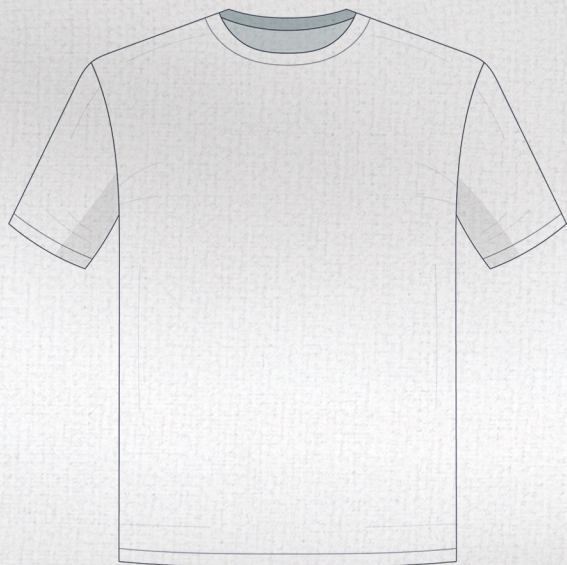

SHIRT A

SHIRT B

From sleeve/body
of shirt B

From sleeve/body
of shirt A

STYLE: Smart casual

PRODUCT NAME: Ladies Shirt

CLOTHES COMBO

DESIGNER: Anseina eliza

SHIRT B

SHIRT C

SHIRT D

From sleeve/body of shirt A

From sleeve/body of shirt C

From sleeve/body of shirt B

From sleeve/body of shirt D

SKETCHES

SHIRT D

reCUSTOM

ANS.EIN

STYLE: Smart casual

PRODUCT NAME: Ladies top & shorts

CLOTHES COMBO

1 T-Shirt
+
1 Long sleeve shirt

DESIGNER: Anseina eliza

SKETCHES

T-SHIRT A

SHIRT B

Ruffles from
sleeve shirt B

T-Shirt A

Short from
body of shirt B

STYLE: Smart casual

PRODUCT NAME: Ladies shirt